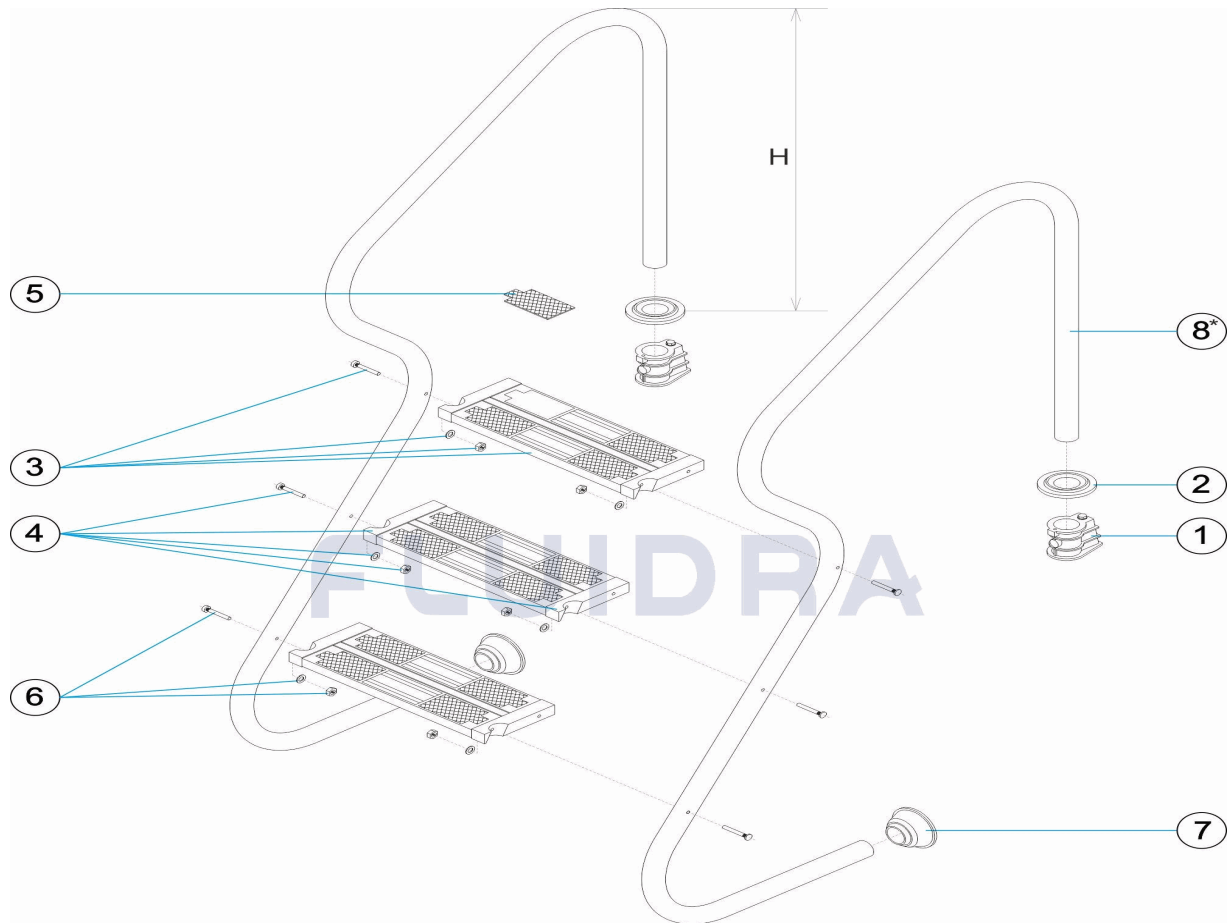

 SI H=75 cm: Pasamanos modelo actual.
 If H=75 cm: Current handrail.

ENGLISH

POS	CODE	DESCRIPTION	QUANTITY	POS	CODE	DESCRIPTION	QUANTITY
1	44010101	LADDER ANCHOR		5	4401010108	DELUXE TREAD END INSERT	
2	44010103	ESCUTCHEON 316		6	4401010111	TREAD BOLT SET 316	
3	440101104	DOUBLE WIDTH ANGLED TREAD 316		7	4401010501	ARTICULATED FOOT PAD	
4	440101107	RIGHT/LEFT TREAD END SET 316		8	* 07782R0300	HANDRAIL LADDER 3 STEPS AISI-316	

CODE **07782**DESCRIPTION: **EASY ACCESS LADDER 3 STEPS****OBSERVATIONS**

POS	CODE	OBSERVATIONS
8	* 07782R0300	FOR: MIRAR COMENTARIOS * / SEE COMMENTS *

CODICE 07782

DESCRIZIONE: SCALA MODELLO FACILE ACCESSO 3 SCALINI